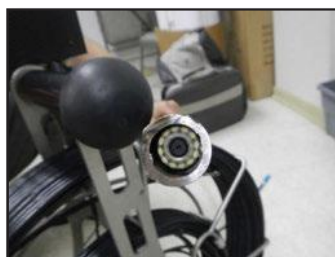

CCTV

CCTV – Inline Video Inspection

Closed Circuit TV (CCTV) inspections have been used by Elite Pipeline Services for over five years. We use a pan, tilt, and zoom camera with a steerable transporter to navigate and obtain images from pipelines. Our rovers can maneuver through varying configurations and sizes (1" and larger). CCTV Inspections allow us to produce a report for our client both before and after services. Results can show rust intrusion and tuberculation.

5220 Edgewater Dr. Allendale, MI 49401 Phone: (616) 726-8286 Fax: (616) 726-8287 www.elitepipeline.com

dedicated professionals trusted results

CCTV Inspections

Depending on your needs and pipe size, Elite Pipeline has a CCTV solution for you. Inspections can be performed with a variety of cameras in nearly all sizes of pipe. Our NASSCO PACP certified inspectors have years of experience and hundreds of thousands of feet inspected.