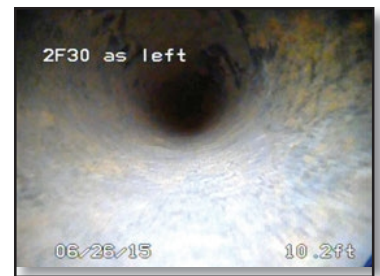

# Pipeline Rehabilitation & Contamination Services

Elite Pipeline Services offers small, medium, and large diameter cleaning and rehabilitation options. Please see back for details.

5220 Edgewater Dr. Allendale, MI 49401 Phone: (616) 726-8286 Fax: (616) 726-8287 [www.elitepipeline.com](http://www.elitepipeline.com)