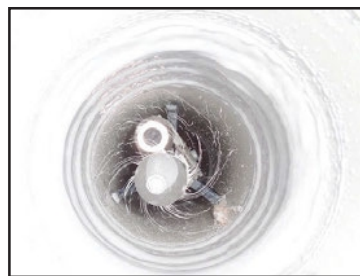

# Pipeline Rehabilitation & Contamination Services

Elite Pipeline Services offers small, medium, and large diameter cleaning and rehabilitation options. Please see back for details.

5220 Edgewater Dr. Allendale, MI 49401 Phone: (616) 726-8286 Fax: (616) 726-8287 [www.elitepipeline.com](http://www.elitepipeline.com)

*dedicated professionals trusted results*

We have outlined in detail our cleaning capabilities by size and method. In recent years our methods have changed to accommodate contaminated pipelines and non-contaminated pipelines (Dry & Wet Method)

## Small Diameter Cleaning & Rehabilitation Options

Pipeline configurations and access can affect length achievable. In-depth consultation is required on any job requested.

ID	Cleaning Dry	Wet	Pressure Relining	Non Structural Relining	Internal Coating
1.5"	Yes - 50ft max	Yes	No	Yes	No
2"	Yes - 50ft max	Yes	No	Yes	Yes
4"	Yes - 75ft Sections	Yes	No	Yes	Yes
6"	Yes - 75ft Sections	Yes	150 - 300 psi	Yes	Yes
8"	Inquire	Yes	150 - 300 psi	Yes	Yes
10"	Inquire	Yes	150 - 300psi	Yes	Yes
12"	Inquire	Yes	150 - 300 psi	Yes	Yes
14"	Inquire	Yes	150 - 300 psi	No	No