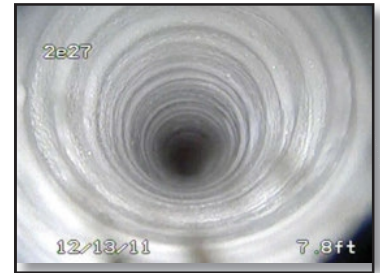

# Pipeline Rehabilitation & Contamination Services

Elite Pipeline Services offers small, medium, and large diameter cleaning and rehabilitation options. Please see back for details.

5220 Edgewater Dr. Allendale, MI 49401 Phone: (616) 726-8286 Fax: (616) 726-8287 [www.elitepipeline.com](http://www.elitepipeline.com)

## Small Diameter Cleaning & Rehabilitation Options

Pipeline configurations and access can affect length achievable. In-depth consultation is required on any job requested.

ID	Cleaning Dry	Wet	Pressure Relining	Non Structural Relining	Internal Coating
1.5"	Yes - 50ft max	Yes	No	Yes	No
2"	Yes - 50ft max	Yes	No	Yes	Yes
4"	Yes - 75ft Sections	Yes	No	Yes	Yes
6"	Yes - 75ft Sections	Yes	150 - 300 psi	Yes	Yes
8"	Inquire	Yes	150 - 300 psi	Yes	Yes
10"	Inquire	Yes	150 - 300psi	Yes	Yes
12"	Inquire	Yes	150 - 300 psi	Yes	Yes
14"	Inquire	Yes	150 - 300 psi	No	No